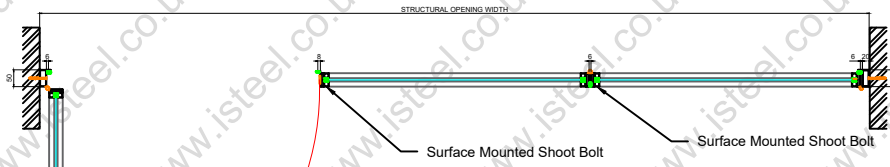

Closed Plan Section