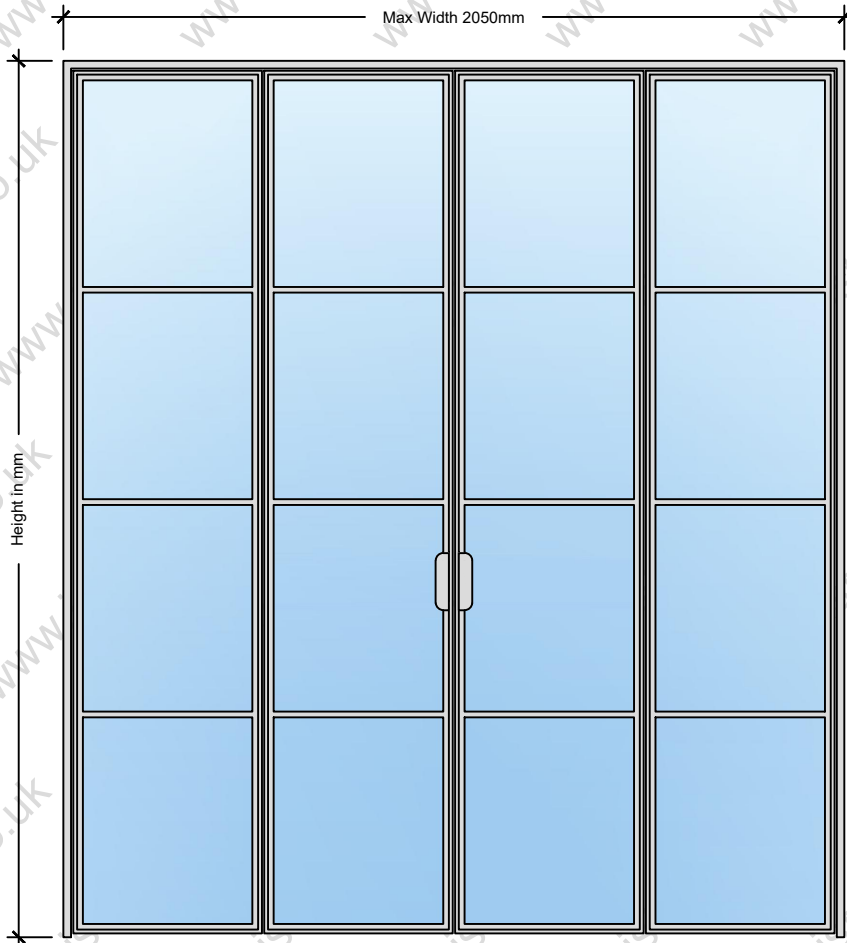

Internal - iSteel 'Slim'
Bi-Parting Door (Central Opening)

Semi-Open Plan Section

Closed Plan Section

Fully Open Plan Section

Web: isteel.co.uk

Tel: 0330 1331 069

Address: Unit 18
Grange Lane,
Barnsley,
S71 5AS