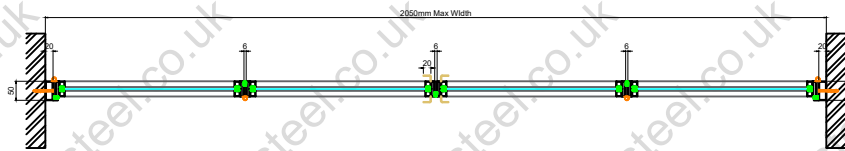

Internal - iSteel 'Slim'
Bi-Parting Door (Central Opening)

Semi-Open Plan Section

Closed Plan Section

Fully Open Plan Section

Web: isteel.co.uk

Tel: 0330 1331 069

Address: Unit 18
Grange Lane,
Barnsley,
S71 5AS