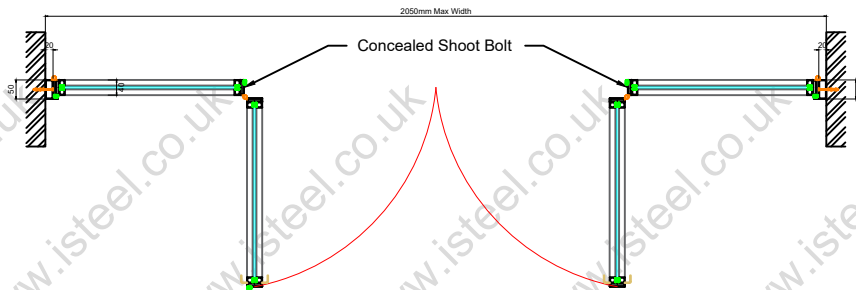

Internal - iSteel 'Slim'
Bi-Parting Door (Central Opening)

Semi-Open Plan Section

Closed Plan Section

Fully Open Plan Section

Web: isteel.co.uk

Tel: 0330 1331 069

Address: Unit 18
Grange Lane,
Barnsley,
S71 5AS