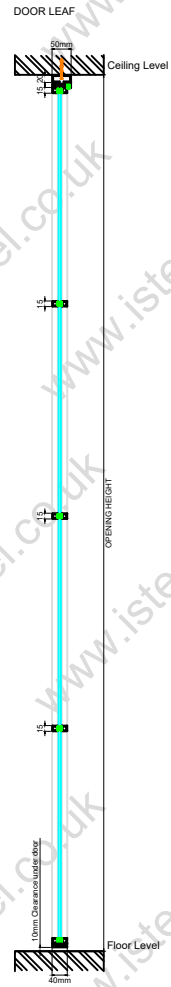

Internal - iSteel 'Slim'
Bi-Parting Door (Central Opening)

Semi-Open Plan Section

Closed Plan Section

Fully Open Plan Section

Web: isteel.co.uk

Tel: 0330 1331 069

Address: Unit 18
Grange Lane,
Barnsley,
S71 5AS