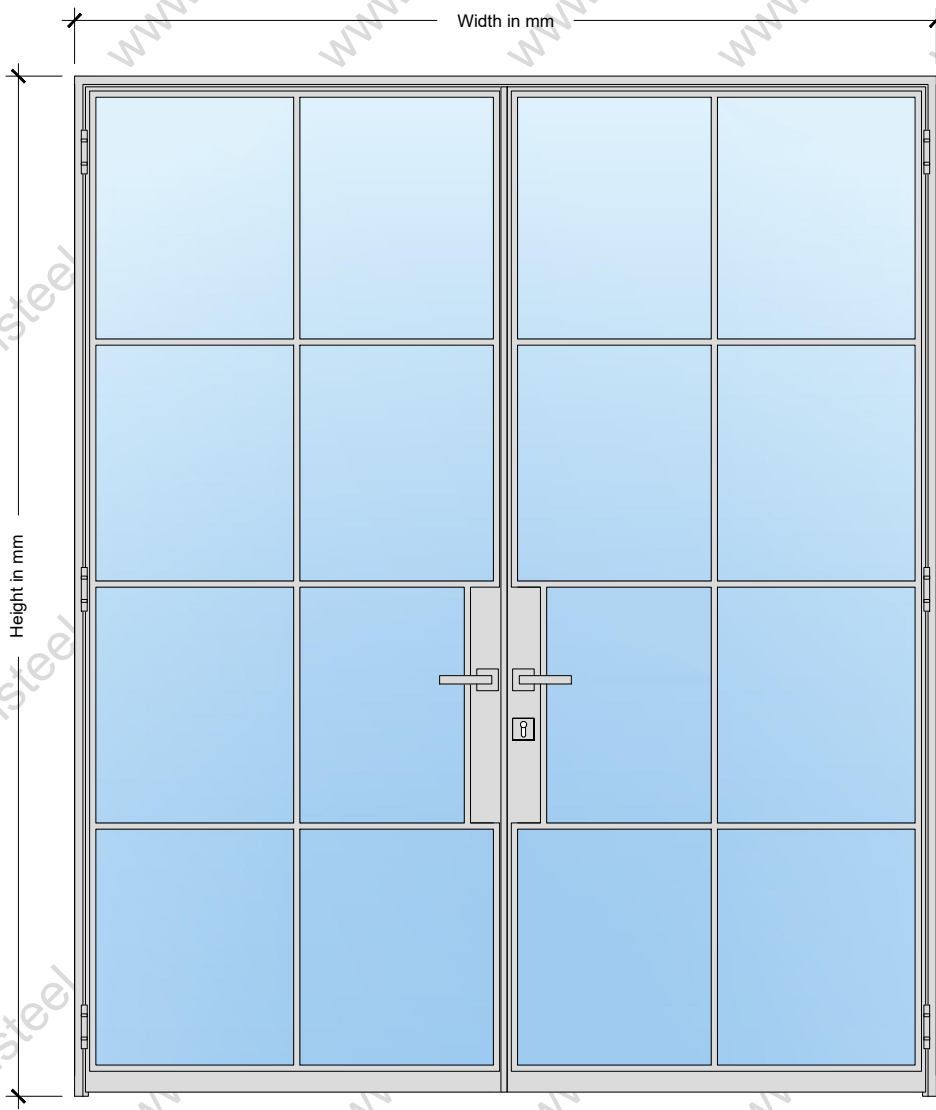

E30 - iSteel 'FireRated'
Double Swing Opening Fire Door (30 Minutes, Integrity Only Fire Rated)

Closed Plan Section

Opening Plan Section

Web: isteel.co.uk
 Tel: 0330 1331 069
 Address: Unit 18
 Grange Lane,
 Barnsley,
 S71 5AS