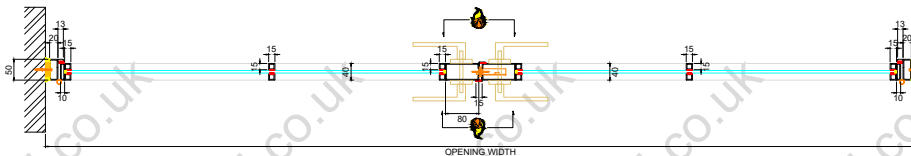

E30 - iSteel 'FireRated'
Double Swing Opening Fire Door (30 Minutes, Integrity Only Fire Rated)

Closed Plan Section

Opening Plan Section

Web: isteel.co.uk
 Tel: 0330 1331 069
 Address: Unit 18
 Grange Lane,
 Barnsley,
 S71 5AS