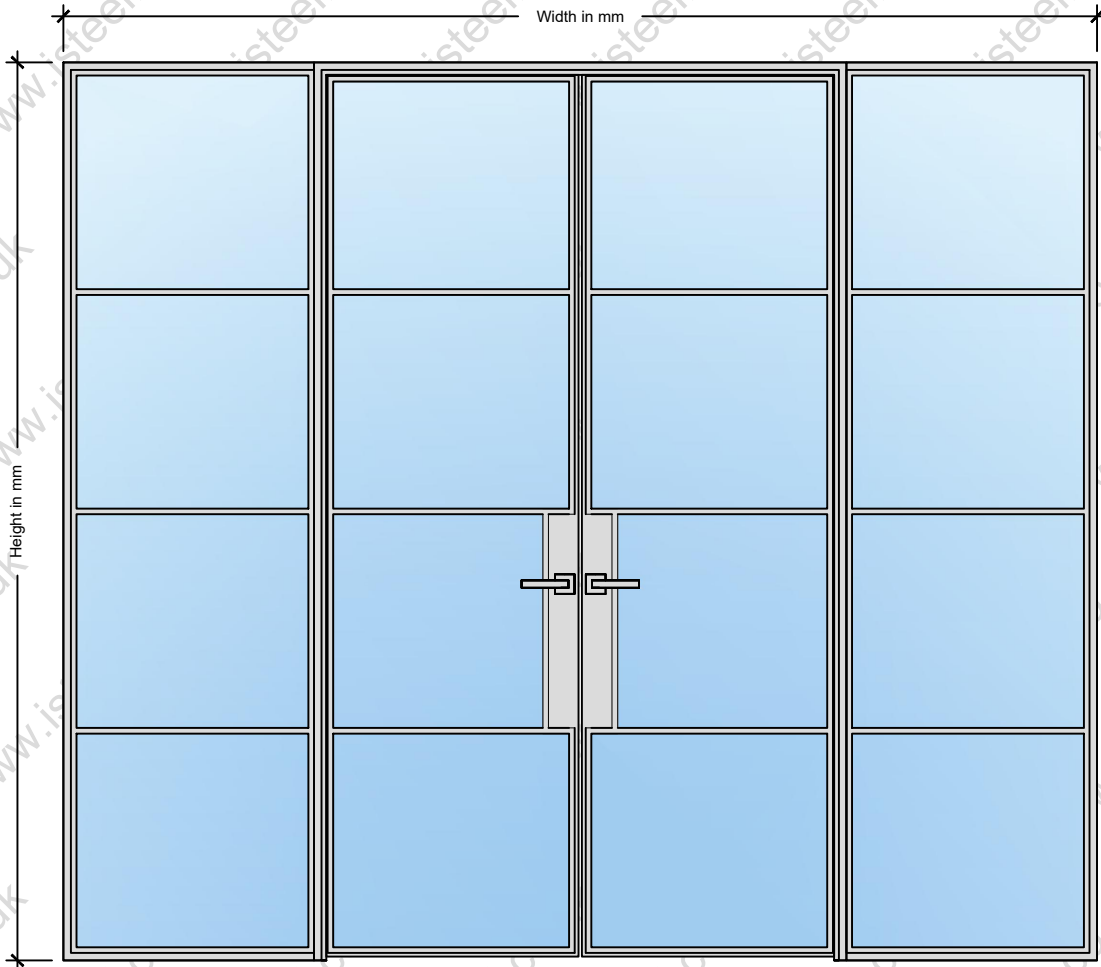

Internal - iSteel **'Slim'**  
 Double Swing Opening Door & Fixed Side Panels

Web: [isteel.co.uk](http://isteel.co.uk)  
 Tel: 0330 1331 069  
 Address: Unit 18  
 Grange Lane,  
 Barnsley,  
 S71 5AS