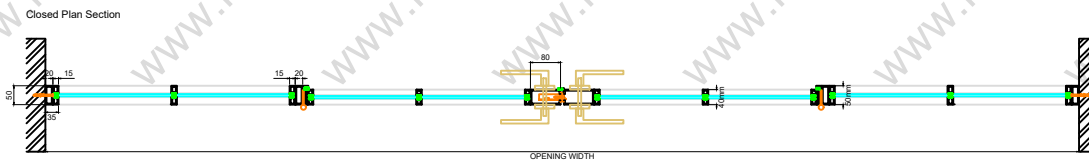

Internal - iSteel **'Slim'**  
 Double Swing Opening Door & Fixed Side Panels

Web: [isteel.co.uk](http://isteel.co.uk)  
 Tel: 0330 1331 069  
 Address: Unit 18  
 Grange Lane,  
 Barnsley,  
 S71 5AS