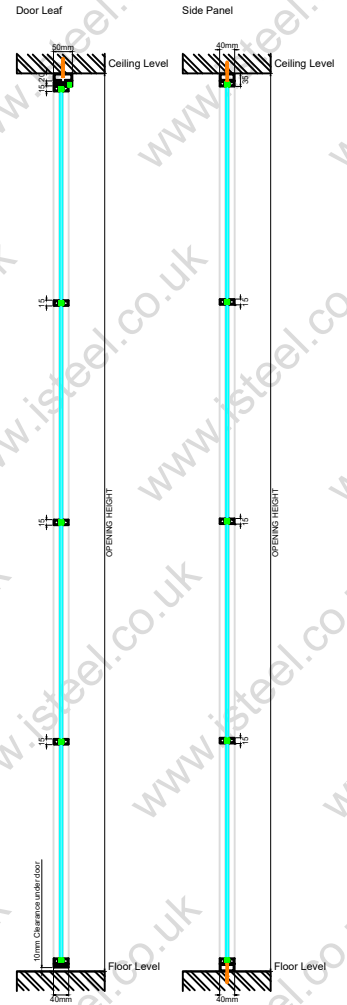

Internal - iSteel **'Slim'**  
 Double Swing Opening Door & Fixed Side Panels

Web: [isteel.co.uk](http://isteel.co.uk)  
 Tel: 0330 1331 069  
 Address: Unit 18  
 Grange Lane,  
 Barnsley,  
 S71 5AS