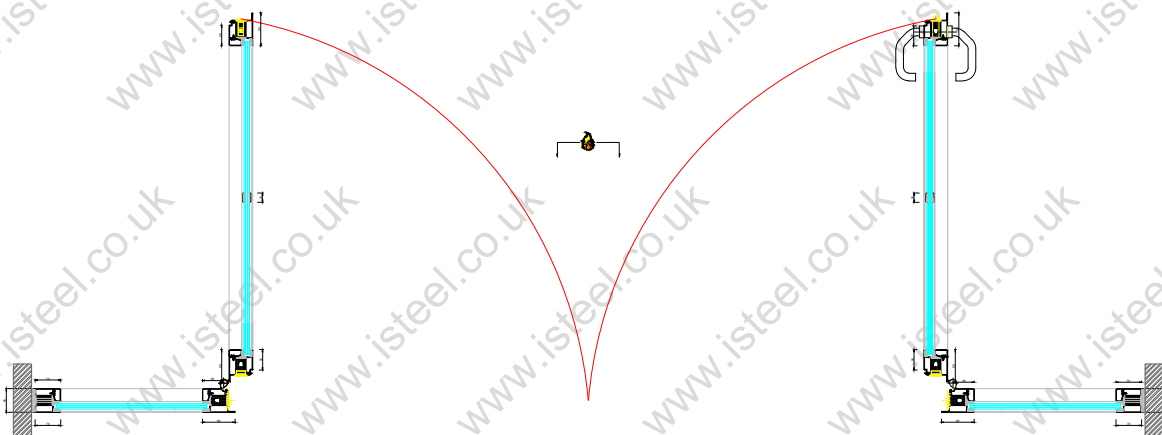

Closed Plan Section

Opening Plan Section

Web: isteel.co.uk

Tel: 0330 1331 069

Address: Unit 18
Grange Lane,
Barnsley,
S71 5AS