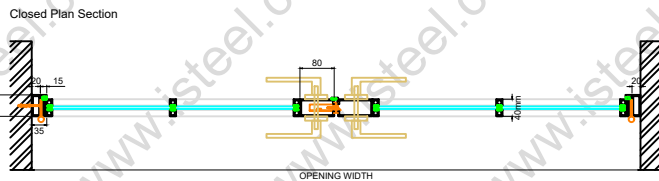

Internal - iSteel 'Slim'
Double Swing Opening Door

Web: isteel.co.uk
 Tel: 0330 1331 069
 Address: Unit 18
 Grange Lane,
 Barnsley,
 S71 5AS