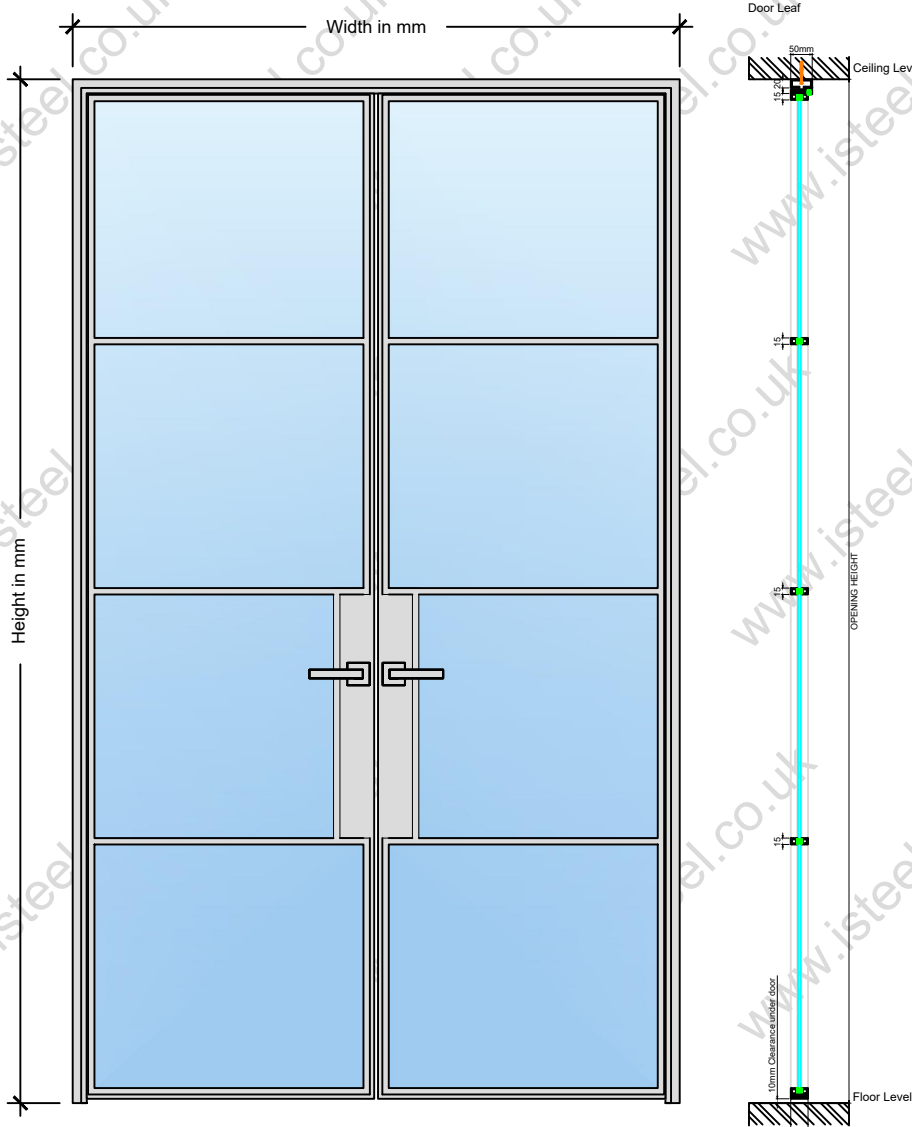

Internal - iSteel 'Slim'
Double Swing Opening Door

Web: isteel.co.uk
 Tel: 0330 1331 069
 Address: Unit 18
 Grange Lane,
 Barnsley,
 S71 5AS