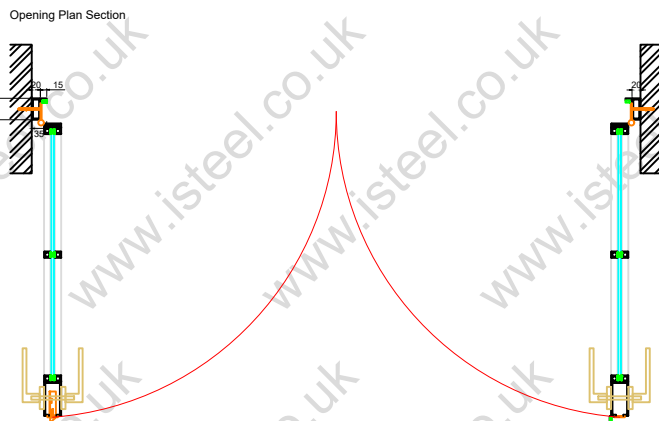

Internal - iSteel 'Slim'
Double Swing Opening Door

Web: isteel.co.uk
 Tel: 0330 1331 069
 Address: Unit 18
 Grange Lane,
 Barnsley,
 S71 5AS