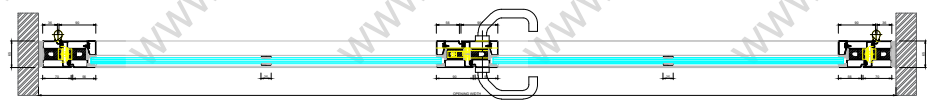

EI30 Fire Rated - FRST  
 Double Swing Opening Fire Door (30 Minutes, Integrity & Insulation Fire Rated)

Closed Plan Section

Opening Plan Section

Web: [isteel.co.uk](http://isteel.co.uk)  
 Tel: 0330 1331 069  
 Address: Unit 18  
 Grange Lane,  
 Barnsley,  
 S71 5AS