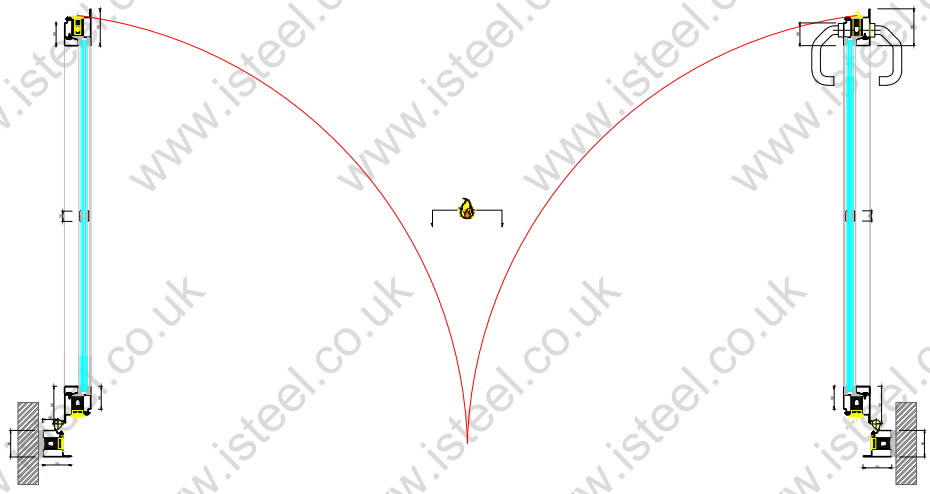

EI30 Fire Rated - FRST  
 Double Swing Opening Fire Door (30 Minutes, Integrity & Insulation Fire Rated)

Closed Plan Section

Opening Plan Section

Web: [isteel.co.uk](http://isteel.co.uk)  
 Tel: 0330 1331 069  
 Address: Unit 18  
 Grange Lane,  
 Barnsley,  
 S71 5AS