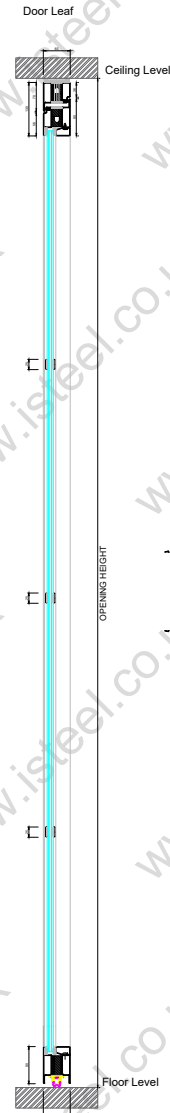

EI30 Fire Rated - FRST  
 Double Swing Opening Fire Door (30 Minutes, Integrity & Insulation Fire Rated)

Closed Plan Section

Opening Plan Section

Web: [isteel.co.uk](http://isteel.co.uk)  
 Tel: 0330 1331 069  
 Address: Unit 18  
 Grange Lane,  
 Barnsley,  
 S71 5AS