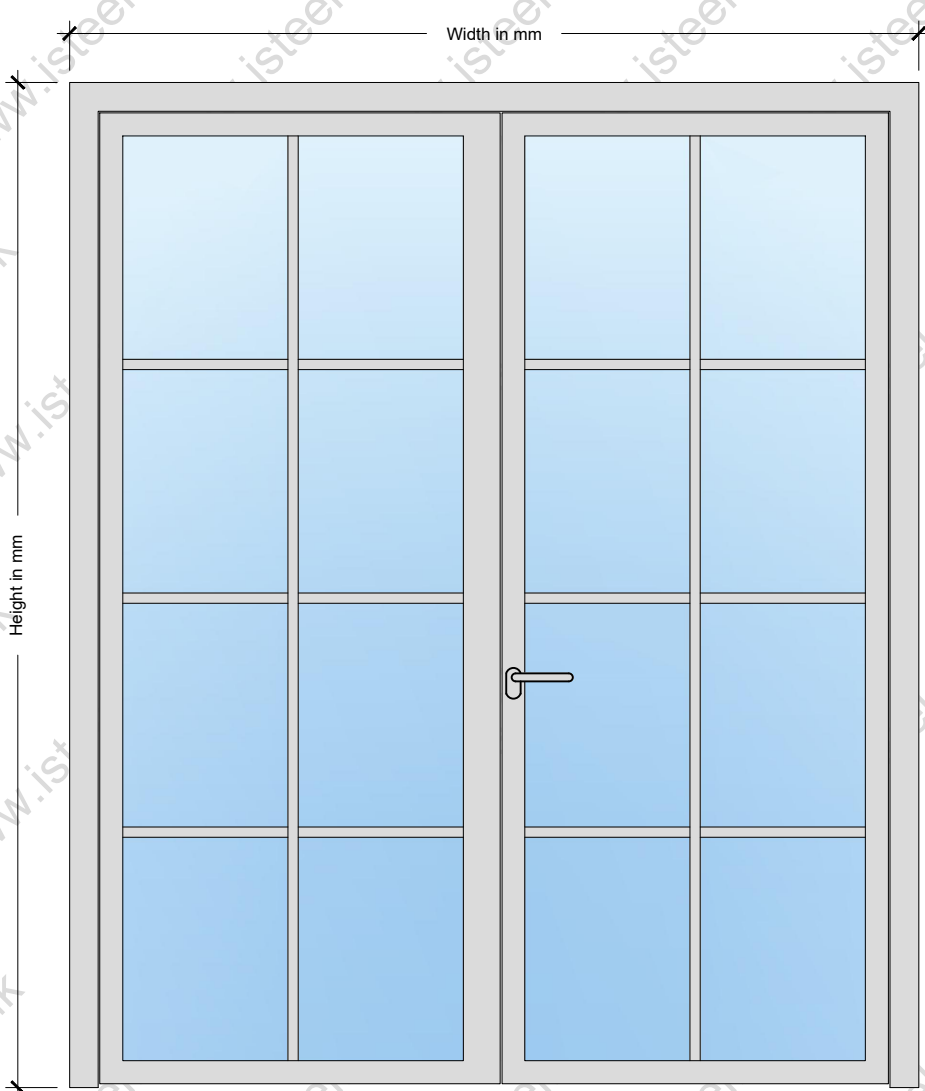

EI30 Fire Rated - FRST  
 Double Swing Opening Fire Door (30 Minutes, Integrity & Insulation Fire Rated)

Closed Plan Section

Opening Plan Section

Web: [isteel.co.uk](http://isteel.co.uk)  
 Tel: 0330 1331 069  
 Address: Unit 18  
 Grange Lane,  
 Barnsley,  
 S71 5AS