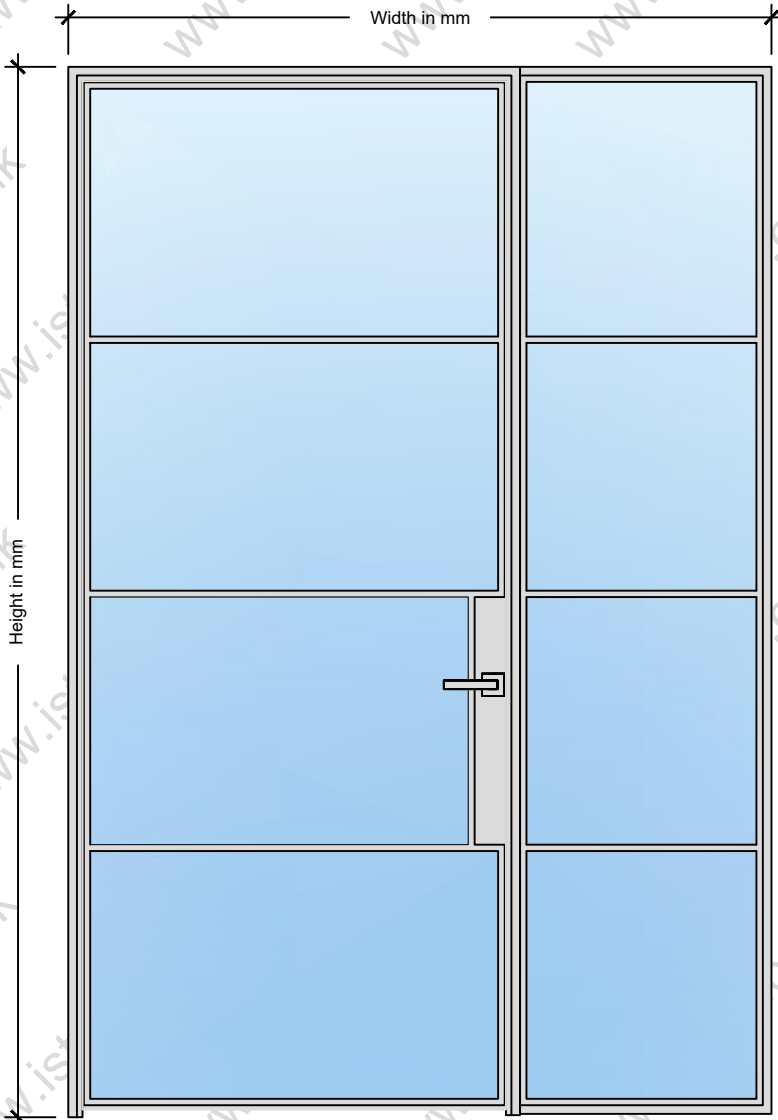

Internal - Internal 'Slim'
Single Swing Opening Door & Fixed Side Panel

Web: isteel.co.uk
Tel: 0330 1331 069
Address: Unit 18
Grange Lane,
Barnsley,
S71 5AS