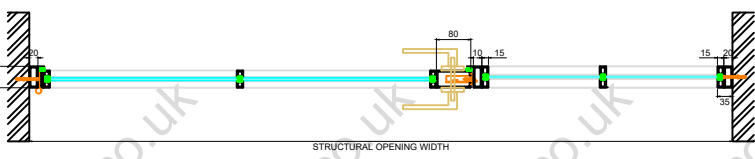

Internal - Internal 'Slim'
Single Swing Opening Door & Fixed Side Panel

Web: isteel.co.uk
Tel: 0330 1331 069
Address: Unit 18
Grange Lane,
Barnsley,
S71 5AS