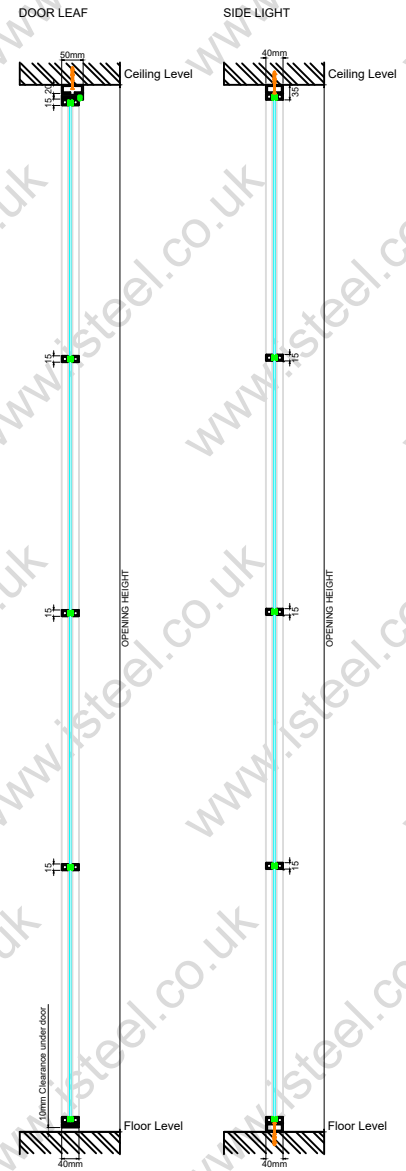

Internal - Internal 'Slim'
Single Swing Opening Door & Fixed Side Panel

Web: isteel.co.uk
Tel: 0330 1331 069
Address: Unit 18
Grange Lane,
Barnsley,
S71 5AS