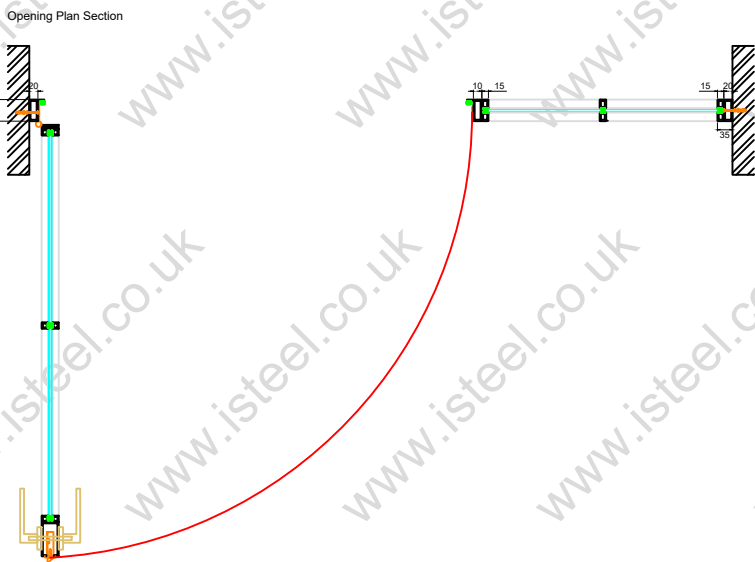

Internal - Internal 'Slim'
Single Swing Opening Door & Fixed Side Panel

Web: isteel.co.uk
Tel: 0330 1331 069
Address: Unit 18
Grange Lane,
Barnsley,
S71 5AS