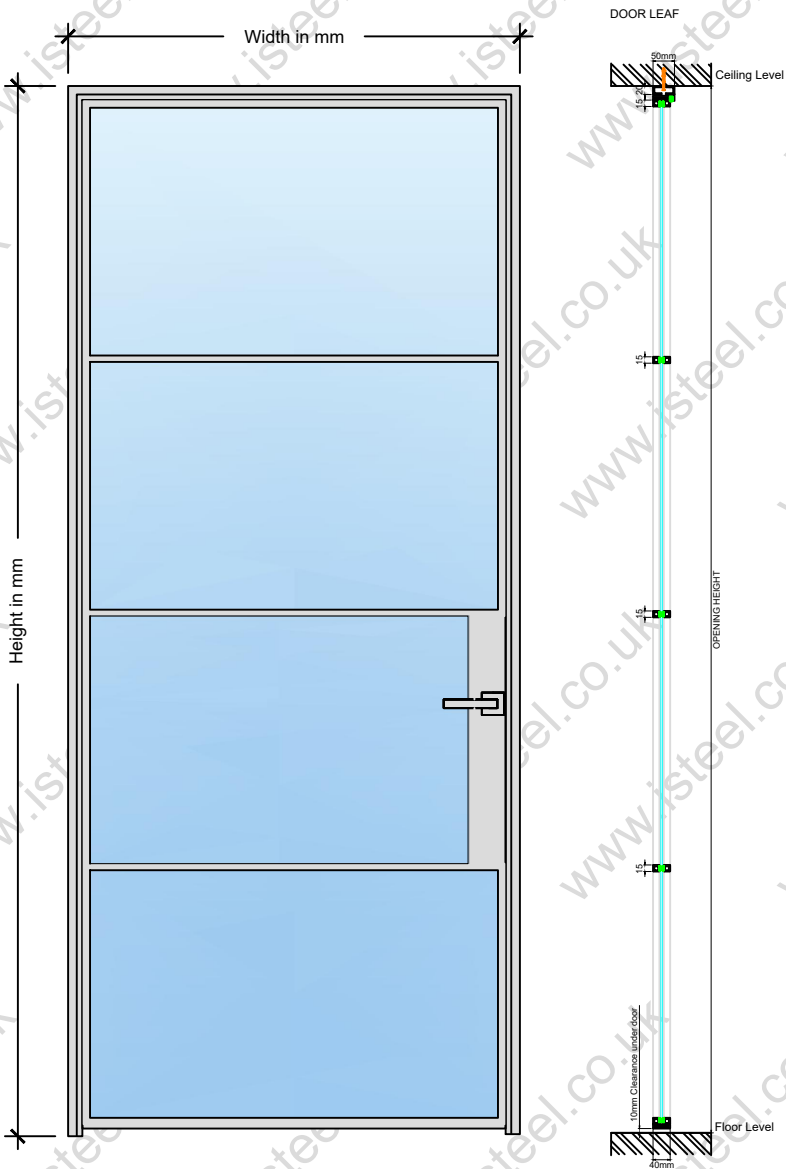

Internal - iSteel 'Slim'  
Single Swing Opening Door

Closed Plan Section

STRUCTURAL OPENING WIDTH

Opening Plan Section

Web: [isteel.co.uk](http://isteel.co.uk)  
Tel: 0330 1331 069  
Address: Unit 18  
Grange Lane,  
Barnsley,  
S71 5AS