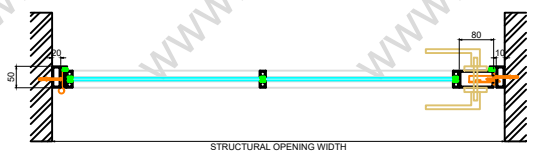

Internal - iSteel 'Slim'  
Single Swing Opening Door

Closed Plan Section

STRUCTURAL OPENING WIDTH

Opening Plan Section

Web: [isteel.co.uk](http://isteel.co.uk)  
Tel: 0330 1331 069  
Address: Unit 18  
Grange Lane,  
Barnsley,  
S71 5AS