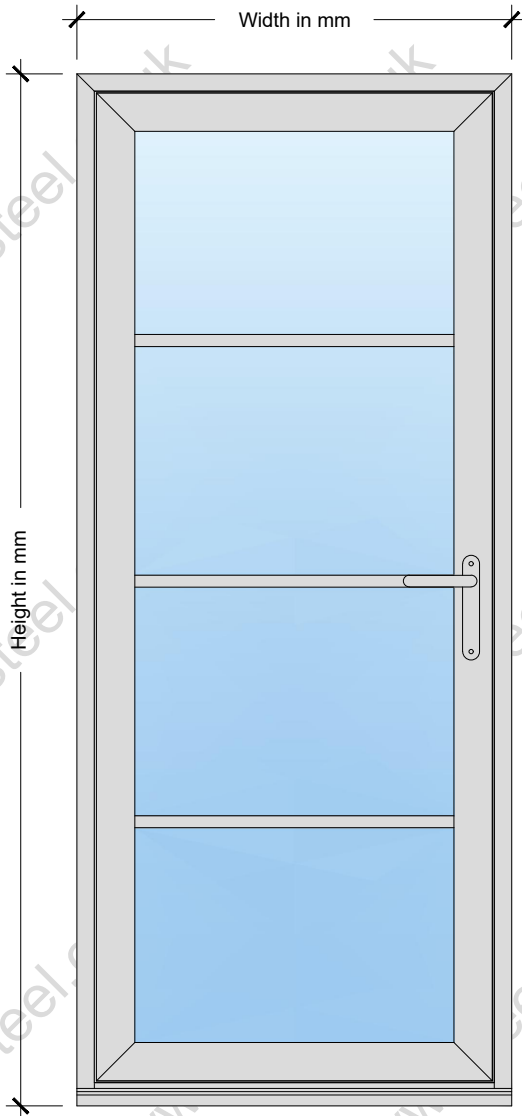

External - iSteel EXT-ALi
Single Swing Opening Door

Closed Plan Section

Opening Plan Section

Web: isteel.co.uk
Tel: 0330 1331 069
Address: Unit 18
Grange Lane,
Barnsley,
S71 5AS