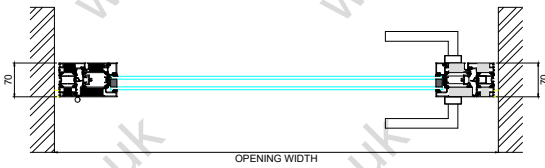

External - iSteel EXT-ALi
Single Swing Opening Door

Closed Plan Section

Opening Plan Section

Web: isteel.co.uk
Tel: 0330 1331 069
Address: Unit 18
Grange Lane,
Barnsley,
S71 5AS