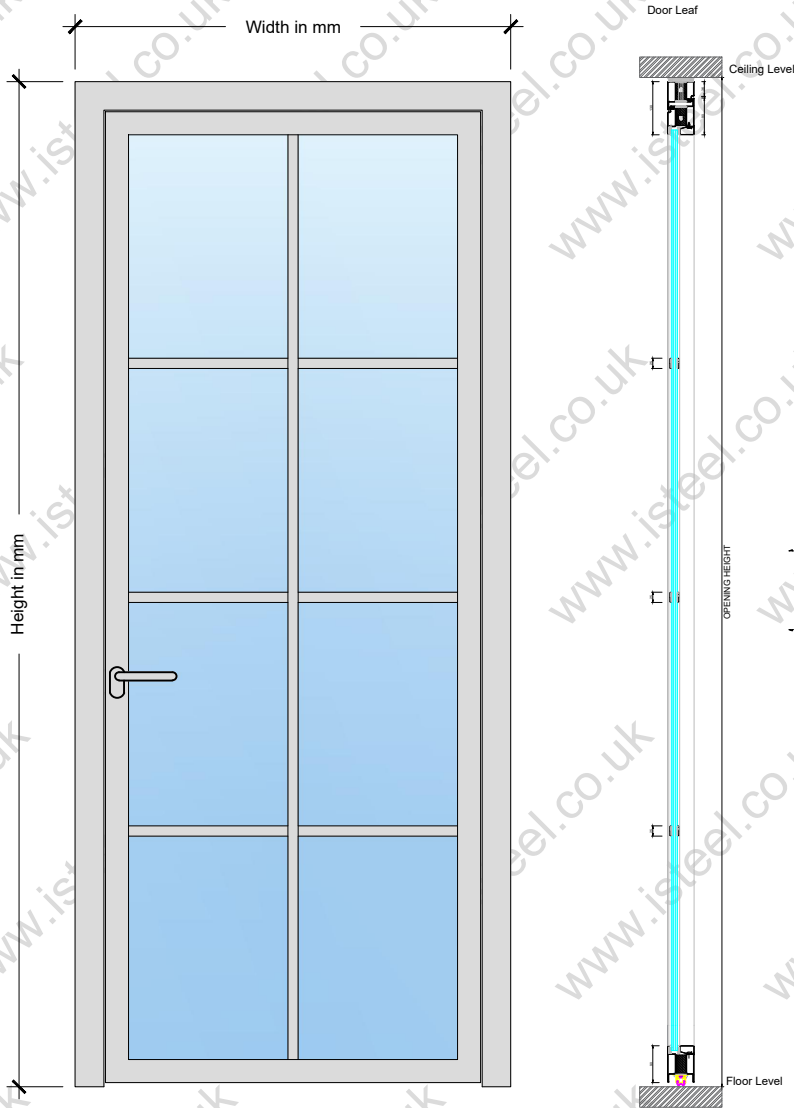

El30 Fire Rated - FRST  
Single Swing Opening Fire Door (30 Minutes, Integrity & Insulation Fire Rated)

Closed Plan Section

Opening Plan Section

Web: [isteel.co.uk](http://isteel.co.uk)  
Tel: 0330 1331 069  
Address: Unit 18  
Grange Lane,  
Barnsley,  
S71 5AS