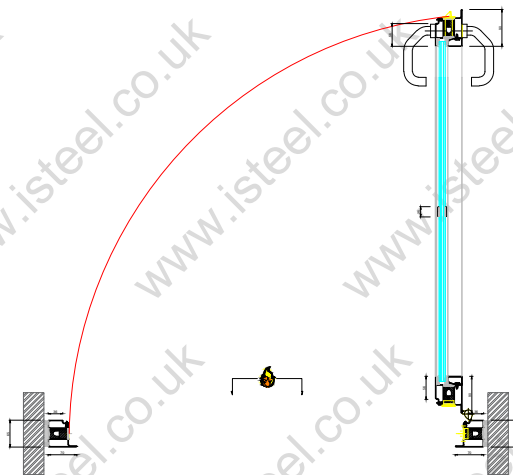

El30 Fire Rated - FRST  
Single Swing Opening Fire Door (30 Minutes, Integrity & Insulation Fire Rated)

Closed Plan Section

Opening Plan Section

Web: [isteel.co.uk](http://isteel.co.uk)  
Tel: 0330 1331 069  
Address: Unit 18  
Grange Lane,  
Barnsley,  
S71 5AS