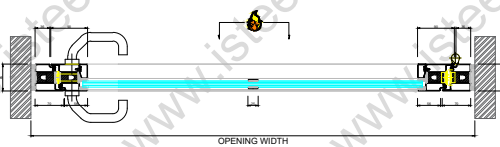

El30 Fire Rated - FRST  
Single Swing Opening Fire Door (30 Minutes, Integrity & Insulation Fire Rated)

Closed Plan Section

Opening Plan Section

Web: [isteel.co.uk](http://isteel.co.uk)  
Tel: 0330 1331 069  
Address: Unit 18  
Grange Lane,  
Barnsley,  
S71 5AS