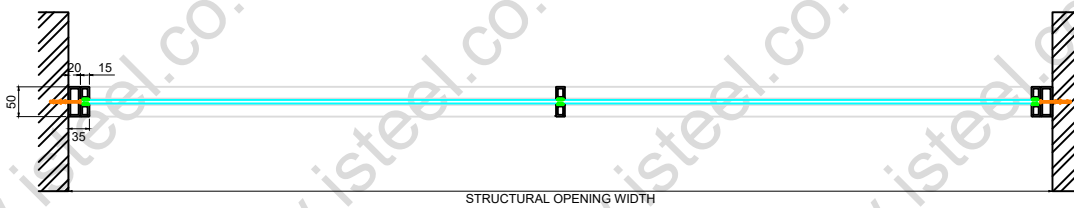

Internal - iSteel 'Slim'
Fixed Glazed Screen

Web: isteel.co.uk
Tel: 0330 1331 069
Address: Unit 18
Grange Lane,
Barnsley,
S71 5AS