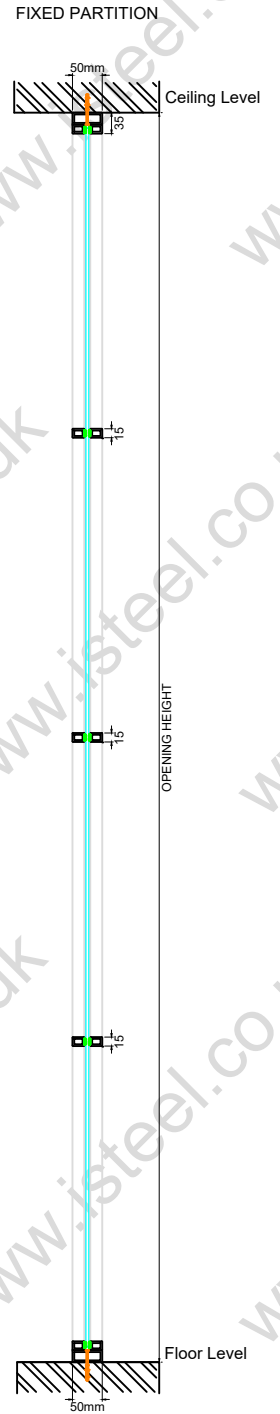

Internal - iSteel 'Slim'
Fixed Glazed Screen

Web: isteel.co.uk
Tel: 0330 1331 069
Address: Unit 18
Grange Lane,
Barnsley,
S71 5AS